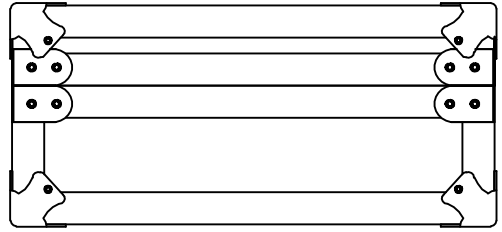

Top View

Front View

Side View

Back View

Version	UC-1
Plwood	6mm
Surface finish	Black fireproof
M Aluminum	6mm
corner groove	22mm
double corner groove	-----
Ball corner	8
Flat corner	-----
90° corner	2 x 8\22mm

butterfly Latch	1
Handle &Q.ty	1
Foam	need

PLC caster	4
Hinge	2

Bar code 50X100mm:	yes
Dimensions	380x330x150mm
Shipping Dim	400x360x170mm

UC-1		Date:	2014/04/25
Model No.		Version:	NO.101
Design by:			
Approve by :			
Approve by :			