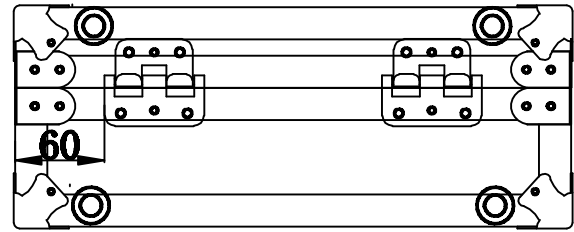

Top View

Front View

Side View

Back View

Version	UC-1
Plwood	6mm
Surface finish	Black fireproof
M Aluminum	6mm
corner groove	22mm
double corner groove	-----
Ball corner	8
Flat corner	-----
90° corner	2 x 8\22mm

butterfly Latch	1
Handle &Q.ty	1
Foam	need

PLC caster	4
Hinge	2

Bar code 50X100mm:	yes
Dimensions	380x330x150mm
Shipping Dim	400x360x170mm

UC-1		Date:	2014/04/25
Model No.		Version:	NO.101
Design by:			
Approve by :			
Approve by :			