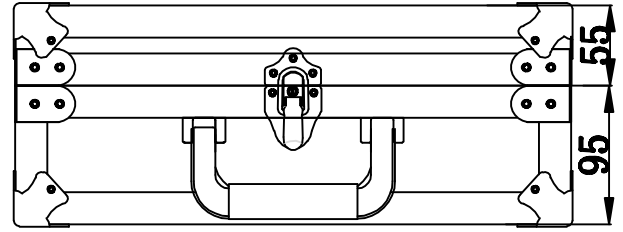

Top View

Front View

Side View

Back View

Version	UC-1
Plwood	6mm
Surface finish	Black fireproof
M Aluminum	6mm
corner groove	22mm
double corner groove	-----
Ball corner	8
Flat corner	-----
90° corner	2 x 8\22mm

butterfly Latch	1
Handle &Q.ty	1
Foam	need

PLC caster	4
Hinge	2

Bar code 50X100mm:	yes
Dimensions	380x330x150mm
Shipping Dim	400x360x170mm

UC-1		Date:	2014/04/25
Model No.		Version:	NO.101
Design by:			
Approve by :			
Approve by :			