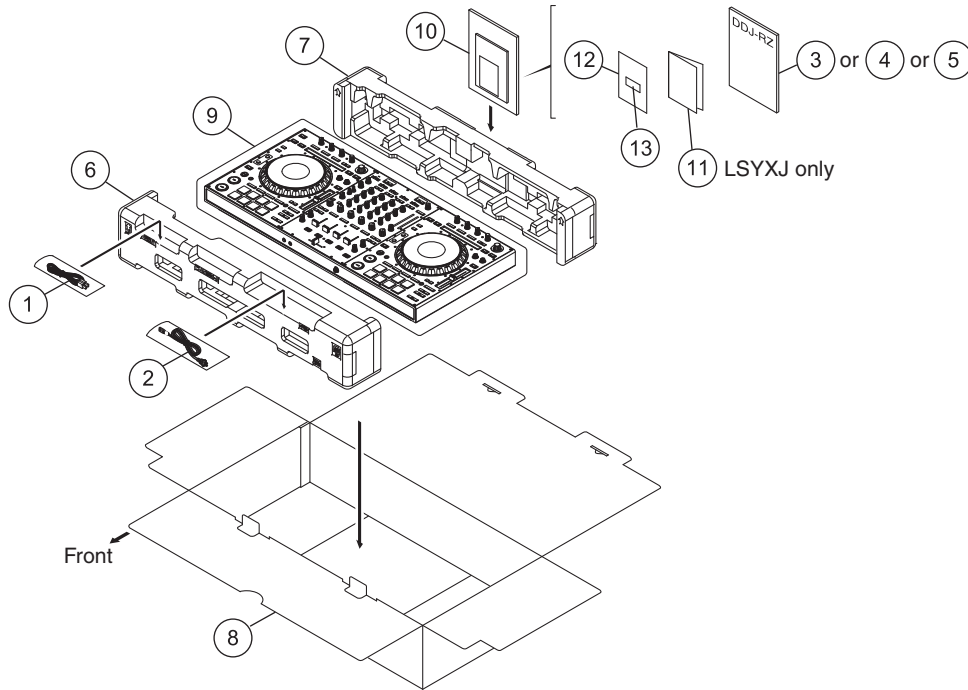

9. EXPLODED VIEWS AND PARTS LIST

- NOTES:
- Parts marked by "NSP" are generally unavailable because they are not in our Master Spare Parts List.
 - The  mark found on some component parts indicates the importance of the safety factor of the part. Therefore, when replacing, be sure to use parts of identical designation.
 - Screws adjacent to  mark on product are used for disassembly.
 - For the applying amount of lubricants or glue, follow the instructions in this manual. (In the case of no amount instructions, apply as you think it appropriate.)

9.1 PACKING SECTION

(1) PACKING SECTION PARTS LIST

Mark No.	Description	Part No.	Mark No.	Description	Part No.
	1 USB Cable	DDE1128	5	Operating Instructions (Quick Start Guide)	See Contrast table (2)
	2 Power Cord	See Contrast table (2)	6	Pad/F	DHA1914
	3 Operating Instructions (Quick Start Guide)	See Contrast table (2)	7	Pad/R	DHA1915
	4 Operating Instructions (Quick Start Guide)	See Contrast table (2)	8	Packing Case	See Contrast table (2)
			9	Mirror Mat (1200*1000)	DHL1169
			NSP 10	Polyethylene Bag	AHG7117
			NSP 11	Warranty	See Contrast table (2)
			NSP 12	Leaflet	DRM1410
			NSP 13	rekordbox dj license key	DXA2304

(2) CONTRAST TABLE

DDJ-RZ/UXJCB, LSYXJ and XJCN are constructed the same except for the following:

Mark	No.	Symbol and Description	DDJ-RZ/UXJCB	DDJ-RZ/LSYXJ	DDJ-RZ/XJCN
	2	Power Cord	DDG1108	ADG1244	DDG1114
	3	Operating Instructions (Quick Start Guide) (En, Fr, De, It, Ne, Es, Pt, Ru)	Not used	DRH1327	Not used
	4	Operating Instructions (Quick Start Guide)(En)	DRH1326	Not used	Not used
	5	Operating Instructions (Quick Start Guide)(Zhcn)	Not used	Not used	DRH1328
	8	Packing Case	DHG3417	DHG3416	DHG3419
NSP	11	Warranty	Not used	ARY7158	Not used