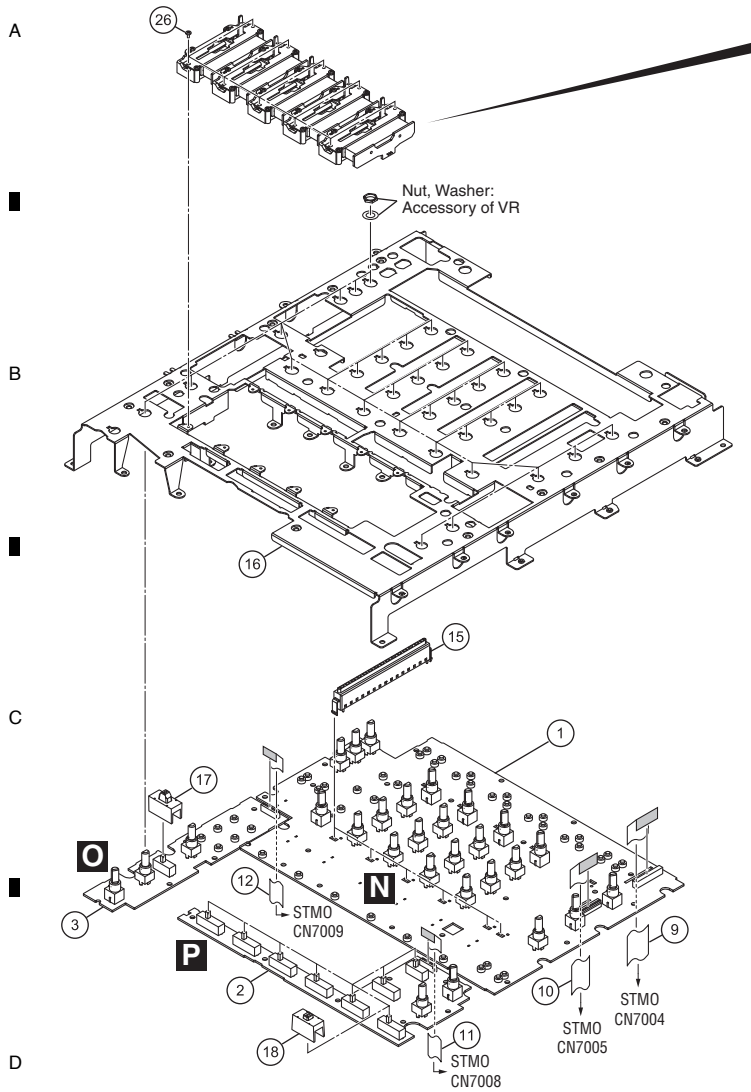

9.6 CONTROL PANEL SECTION (3/5)

CONTROL PANEL SECTION (3/5) PARTS LIST

Mark No.	Description	Part No.	Mark No.	Description	Part No.
1	MIXA Assy	DWX3794	16	Stay	DND1305
2	OSCB Assy	DWX3802	17	Cap	DAC3136
3	CFXB Assy	DWX3801	18	Slide SW Cap (W)	DAC2401
4	CHFD1 Assy	DWX3803	NSP 19	Guide Shaft VK1	DLA1978
5	CHFD2 Assy	DWX3804	20	Lever Plate	DNH2954
6	CHFD3 Assy	DWX3805	21	VR Stay	DNH2955
7	CHFD4 Assy	DWX3806	22	Slider Base	DNK5851
8	SAFD Assy	DWX3807	23	Shaft Holder	DNK5852
9	FFC	DDD1742	24	•••••	
10	FFC	DDD1743	25	•••••	
11	FFC	DDD1744	26	Screw	BSZ20P040FTB
12	FFC	DDD1789	27	Screw	BPZ20P060FTC
13	Connector Assy	PF03PP-C12	28	Screw	CPZ26P080FTC
14	Connector Assy	PF03PP4B12	29	Screw	PMH20P040FTC
15	Level Meter Assy	DXB1882			