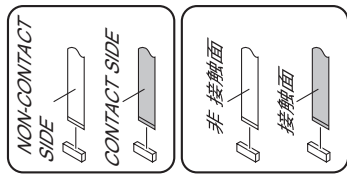

9.6 CONTROL PANEL SECTION (3/5)

CONTROL PANEL SECTION (3/5) PARTS LIST

Mark No.	Description	Part No.	Mark No.	Description	Part No.
1	MIXA Assy	DWX3794	16	Stay	DND1305
2	OSCB Assy	DWX3802	17	Cap	DAC3136
3	CFXB Assy	DWX3801	18	Slide SW Cap (W)	DAC2401
4	CHFD1 Assy	DWX3803	NSP 19	Guide Shaft VK1	DLA1978
5	CHFD2 Assy	DWX3804	20	Lever Plate	DNH2954
6	CHFD3 Assy	DWX3805	21	VR Stay	DNH2955
7	CHFD4 Assy	DWX3806	22	Slider Base	DNK5851
8	SAFD Assy	DWX3807	23	Shaft Holder	DNK5852
9	FFC	DDD1742	24	•••••	
10	FFC	DDD1743	25	•••••	
11	FFC	DDD1744	26	Screw	BSZ20P040FTB
12	FFC	DDD1789	27	Screw	BPZ20P060FTC
13	Connector Assy	PF03PP-C12	28	Screw	CPZ26P080FTC
14	Connector Assy	PF03PP4B12	29	Screw	PMH20P040FTC
15	Level Meter Assy	DXB1882			