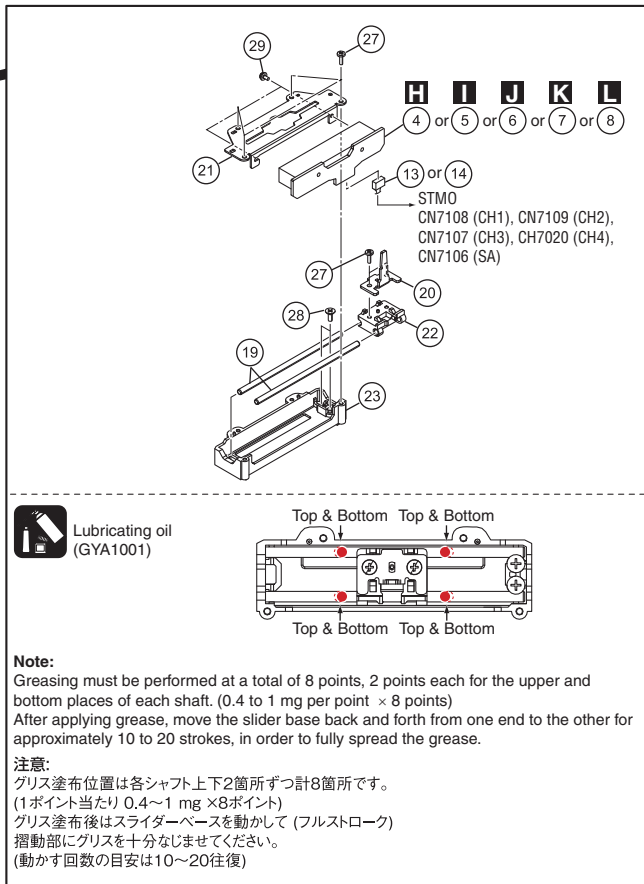

9.6 CONTROL PANEL SECTION (3/5)

CONTROL PANEL SECTION (3/5) PARTS LIST

Mark No.	Description	Part No.	Mark No.	Description	Part No.
1	MIXA Assy	DWX3794	16	Stay	DND1305
2	OSCB Assy	DWX3802	17	Cap	DAC3136
3	CFXB Assy	DWX3801	18	Slide SW Cap (W)	DAC2401
4	CHFD1 Assy	DWX3803	NSP 19	Guide Shaft VK1	DLA1978
5	CHFD2 Assy	DWX3804	20	Lever Plate	DNH2954
6	CHFD3 Assy	DWX3805	21	VR Stay	DNH2955
7	CHFD4 Assy	DWX3806	22	Slider Base	DNK5851
8	SAFD Assy	DWX3807	23	Shaft Holder	DNK5852
9	FFC	DDD1742	24	•••••	
10	FFC	DDD1743	25	•••••	
11	FFC	DDD1744	26	Screw	BSZ20P040FTB
12	FFC	DDD1789	27	Screw	BPZ20P060FTC
13	Connector Assy	PF03PP-C12	28	Screw	CPZ26P080FTC
14	Connector Assy	PF03PP4B12	29	Screw	PMH20P040FTC
15	Level Meter Assy	DXB1882			