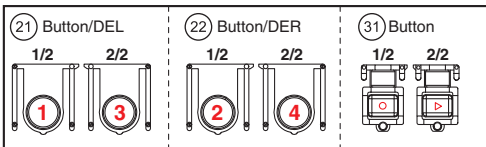

9.7 CONTROL PANEL SECTION (4/5)

Refer to "9.8 CONTROL PANEL SECTION (5/5)".

CONTROL PANEL SECTION (4/5) PARTS LIST

	<u>Mark No.</u>	<u>Description</u>	<u>Part No.</u>	<u>Mark No.</u>	<u>Description</u>	<u>Part No.</u>
A	1	RFX1 Assy	DWX3820	46	Lever	DAC3097
	2	RFX2 Assy	DWX3821	47	Lever Spring	DBH1702
	3	FFC	DDD1752	48	Brake	DEC3634
	4	Button/FX2	DAC2986	49	Lever CAP	DNK5344
	5	Button	DAC3154	50	Base	DNK6470
	6	Button	DAC3155	51	Lens	DNK6622
	7	Button	DAC3156	52	•••••	
	8	Button	DAC3166	53	•••••	
	9	Button	DAC3179	54	Screw	BPZ30P080FNI
	10	Button	DAC3180	55	Screw	BPZ30P100FTC
B	11	Button	DAC3167			
	12	Button	DAC3186			
	13	Button	DAC3187			
	14	Button	DAC3193			
	15	Button	DAC3223			
	16	Button	DAC3181			
	17	Button	DAC3182			
	18	Button	DAC3224			
	19	Button/BSY	DAC2810			
	20	Button/ON	DAC2991			
C	21	Button/DEL	DAC3000			
	22	Button/DER	DAC3001			
	23	Button	DAC3125			
	24	Button	DAC3128			
	25	Button	DAC3239			
	26	Button	DAC3194			
	27	Button	DAC3185			
	28	Button	DAC3184			
	29	Button	DAC3196			
	30	Button	DAC3204			
D	31	Button	DAC3168			
	32	Button	DAC3225			
	33	Button	DAC3240			
	34	Button	DAC3228			
	35	Button	DAC3226			
	36	Button	DAC3227			
	37	Button	DXB2174			
	38	Ring Rens (PLAY)	DNK5315			
	39	Lens/TMP	DNK6307			
	40	Lever	DAC2804			
E	41	Torsion Spring/LVR	DBH1790			
	42	Torsion Spring/PRS	DBH1791			
	43	Cushion	DEB1999			
	44	Holder/LVR	DNK6025			
	45	Lens	DNK6620			