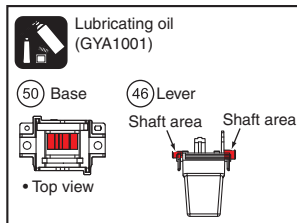

9.7 CONTROL PANEL SECTION (4/5)

Refer to "9.8 CONTROL PANEL SECTION (5/5)".

CONTROL PANEL SECTION (4/5) PARTS LIST

	<u>Mark No.</u>	<u>Description</u>	<u>Part No.</u>	<u>Mark No.</u>	<u>Description</u>	<u>Part No.</u>
A	1	RFX1 Assy	DWX3820	46	Lever	DAC3097
	2	RFX2 Assy	DWX3821	47	Lever Spring	DBH1702
	3	FFC	DDD1752	48	Brake	DEC3634
	4	Button/FX2	DAC2986	49	Lever CAP	DNK5344
	5	Button	DAC3154	50	Base	DNK6470
	6	Button	DAC3155	51	Lens	DNK6622
	7	Button	DAC3156	52	•••••	
	8	Button	DAC3166	53	•••••	
	9	Button	DAC3179	54	Screw	BPZ30P080FNI
	10	Button	DAC3180	55	Screw	BPZ30P100FTC
B	11	Button	DAC3167			
	12	Button	DAC3186			
	13	Button	DAC3187			
	14	Button	DAC3193			
	15	Button	DAC3223			
	16	Button	DAC3181			
	17	Button	DAC3182			
	18	Button	DAC3224			
	19	Button/BSY	DAC2810			
	20	Button/ON	DAC2991			
C	21	Button/DEL	DAC3000			
	22	Button/DER	DAC3001			
	23	Button	DAC3125			
	24	Button	DAC3128			
	25	Button	DAC3239			
	26	Button	DAC3194			
	27	Button	DAC3185			
	28	Button	DAC3184			
	29	Button	DAC3196			
	30	Button	DAC3204			
D	31	Button	DAC3168			
	32	Button	DAC3225			
	33	Button	DAC3240			
	34	Button	DAC3228			
	35	Button	DAC3226			
	36	Button	DAC3227			
	37	Button	DXB2174			
	38	Ring Rens (PLAY)	DNK5315			
	39	Lens/TMP	DNK6307			
	40	Lever	DAC2804			
E	41	Torsion Spring/LVR	DBH1790			
	42	Torsion Spring/PRS	DBH1791			
	43	Cushion	DEB1999			
	44	Holder/LVR	DNK6025			
	45	Lens	DNK6620			