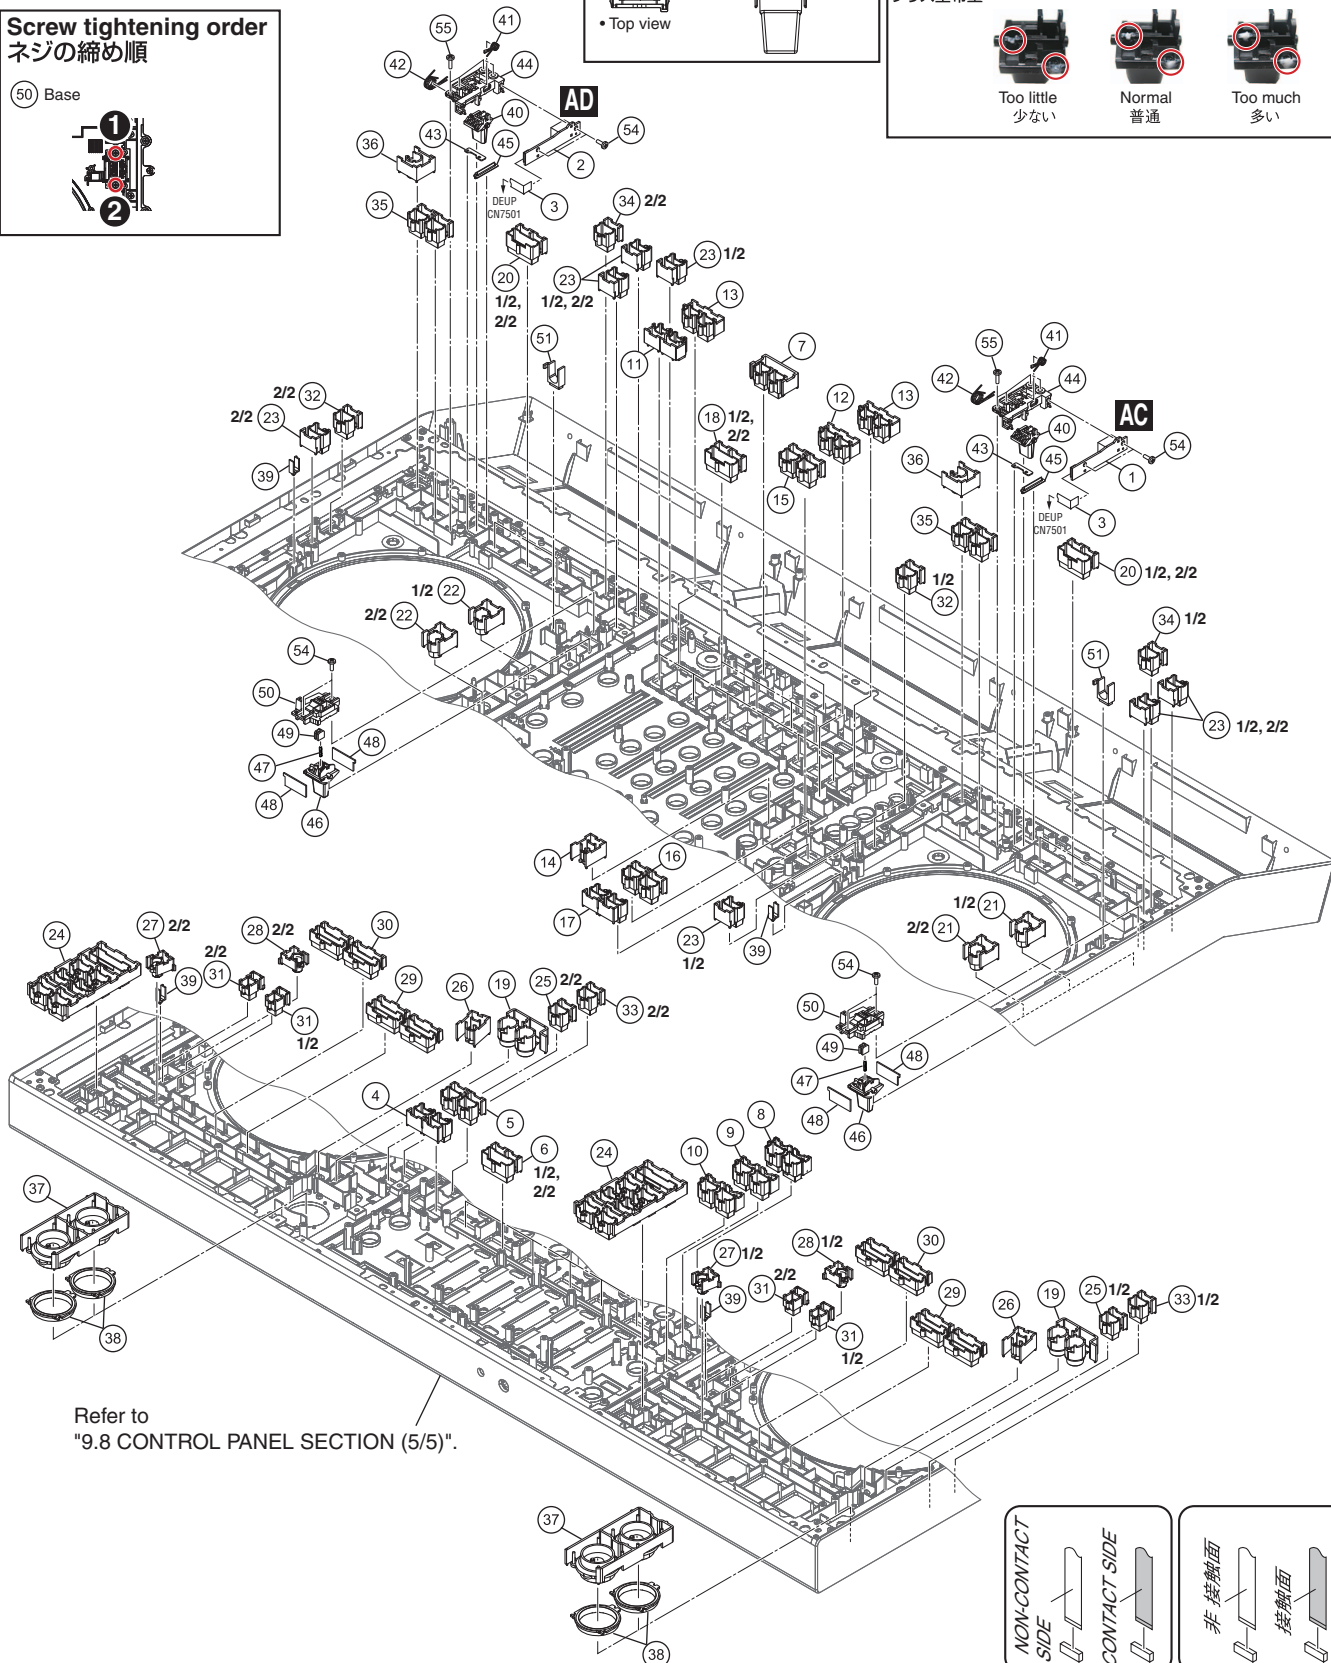

9.7 CONTROL PANEL SECTION (4/5)

Refer to "9.8 CONTROL PANEL SECTION (5/5)".

CONTROL PANEL SECTION (4/5) PARTS LIST

	<u>Mark No.</u>	<u>Description</u>	<u>Part No.</u>	<u>Mark No.</u>	<u>Description</u>	<u>Part No.</u>
A	1	RFX1 Assy	DWX3820	46	Lever	DAC3097
	2	RFX2 Assy	DWX3821	47	Lever Spring	DBH1702
	3	FFC	DDD1752	48	Brake	DEC3634
	4	Button/FX2	DAC2986	49	Lever CAP	DNK5344
	5	Button	DAC3154	50	Base	DNK6470
	6	Button	DAC3155	51	Lens	DNK6622
	7	Button	DAC3156	52	•••••	
	8	Button	DAC3166	53	•••••	
	9	Button	DAC3179	54	Screw	BPZ30P080FNI
	10	Button	DAC3180	55	Screw	BPZ30P100FTC
B	11	Button	DAC3167			
	12	Button	DAC3186			
	13	Button	DAC3187			
	14	Button	DAC3193			
	15	Button	DAC3223			
	16	Button	DAC3181			
	17	Button	DAC3182			
	18	Button	DAC3224			
	19	Button/BSY	DAC2810			
	20	Button/ON	DAC2991			
C	21	Button/DEL	DAC3000			
	22	Button/DER	DAC3001			
	23	Button	DAC3125			
	24	Button	DAC3128			
	25	Button	DAC3239			
	26	Button	DAC3194			
	27	Button	DAC3185			
	28	Button	DAC3184			
	29	Button	DAC3196			
	30	Button	DAC3204			
D	31	Button	DAC3168			
	32	Button	DAC3225			
	33	Button	DAC3240			
	34	Button	DAC3228			
	35	Button	DAC3226			
	36	Button	DAC3227			
	37	Button	DXB2174			
	38	Ring Rens (PLAY)	DNK5315			
	39	Lens/TMP	DNK6307			
	40	Lever	DAC2804			
E	41	Torsion Spring/LVR	DBH1790			
	42	Torsion Spring/PRS	DBH1791			
	43	Cushion	DEB1999			
	44	Holder/LVR	DNK6025			
	45	Lens	DNK6620			