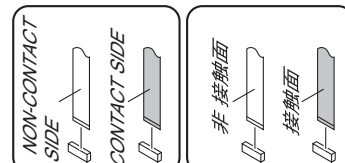

9.7 CONTROL PANEL SECTION (4/5)

Refer to "9.8 CONTROL PANEL SECTION (5/5)".

CONTROL PANEL SECTION (4/5) PARTS LIST

	<u>Mark No.</u>	<u>Description</u>	<u>Part No.</u>	<u>Mark No.</u>	<u>Description</u>	<u>Part No.</u>
A	1	RFX1 Assy	DWX3820	46	Lever	DAC3097
	2	RFX2 Assy	DWX3821	47	Lever Spring	DBH1702
	3	FFC	DDD1752	48	Brake	DEC3634
	4	Button/FX2	DAC2986	49	Lever CAP	DNK5344
	5	Button	DAC3154	50	Base	DNK6470
	6	Button	DAC3155	51	Lens	DNK6622
	7	Button	DAC3156	52	•••••	
	8	Button	DAC3166	53	•••••	
	9	Button	DAC3179	54	Screw	BPZ30P080FNI
	10	Button	DAC3180	55	Screw	BPZ30P100FTC
B	11	Button	DAC3167			
	12	Button	DAC3186			
	13	Button	DAC3187			
	14	Button	DAC3193			
	15	Button	DAC3223			
	16	Button	DAC3181			
	17	Button	DAC3182			
	18	Button	DAC3224			
	19	Button/BSY	DAC2810			
	20	Button/ON	DAC2991			
C	21	Button/DEL	DAC3000			
	22	Button/DER	DAC3001			
	23	Button	DAC3125			
	24	Button	DAC3128			
	25	Button	DAC3239			
	26	Button	DAC3194			
	27	Button	DAC3185			
	28	Button	DAC3184			
	29	Button	DAC3196			
	30	Button	DAC3204			
D	31	Button	DAC3168			
	32	Button	DAC3225			
	33	Button	DAC3240			
	34	Button	DAC3228			
	35	Button	DAC3226			
	36	Button	DAC3227			
	37	Button	DXB2174			
	38	Ring Rens (PLAY)	DNK5315			
	39	Lens/TMP	DNK6307			
	40	Lever	DAC2804			
E	41	Torsion Spring/LVR	DBH1790			
	42	Torsion Spring/PRS	DBH1791			
	43	Cushion	DEB1999			
	44	Holder/LVR	DNK6025			
	45	Lens	DNK6620			