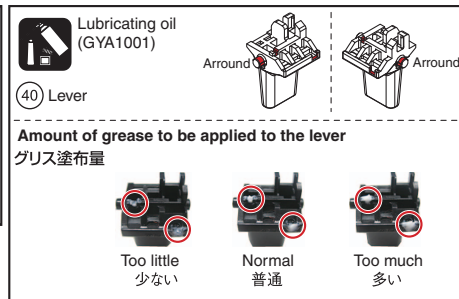

9.7 CONTROL PANEL SECTION (4/5)

Refer to "9.8 CONTROL PANEL SECTION (5/5)".

CONTROL PANEL SECTION (4/5) PARTS LIST

	<u>Mark No.</u>	<u>Description</u>	<u>Part No.</u>	<u>Mark No.</u>	<u>Description</u>	<u>Part No.</u>
A	1	RFX1 Assy	DWX3820	46	Lever	DAC3097
	2	RFX2 Assy	DWX3821	47	Lever Spring	DBH1702
	3	FFC	DDD1752	48	Brake	DEC3634
	4	Button/FX2	DAC2986	49	Lever CAP	DNK5344
	5	Button	DAC3154	50	Base	DNK6470
	6	Button	DAC3155	51	Lens	DNK6622
	7	Button	DAC3156	52	•••••	
	8	Button	DAC3166	53	•••••	
	9	Button	DAC3179	54	Screw	BPZ30P080FNI
	10	Button	DAC3180	55	Screw	BPZ30P100FTC
B	11	Button	DAC3167			
	12	Button	DAC3186			
	13	Button	DAC3187			
	14	Button	DAC3193			
	15	Button	DAC3223			
	16	Button	DAC3181			
	17	Button	DAC3182			
	18	Button	DAC3224			
	19	Button/BSY	DAC2810			
	20	Button/ON	DAC2991			
C	21	Button/DEL	DAC3000			
	22	Button/DER	DAC3001			
	23	Button	DAC3125			
	24	Button	DAC3128			
	25	Button	DAC3239			
	26	Button	DAC3194			
	27	Button	DAC3185			
	28	Button	DAC3184			
	29	Button	DAC3196			
	30	Button	DAC3204			
D	31	Button	DAC3168			
	32	Button	DAC3225			
	33	Button	DAC3240			
	34	Button	DAC3228			
	35	Button	DAC3226			
	36	Button	DAC3227			
	37	Button	DXB2174			
	38	Ring Rens (PLAY)	DNK5315			
	39	Lens/TMP	DNK6307			
	40	Lever	DAC2804			
E	41	Torsion Spring/LVR	DBH1790			
	42	Torsion Spring/PRS	DBH1791			
	43	Cushion	DEB1999			
	44	Holder/LVR	DNK6025			
	45	Lens	DNK6620			