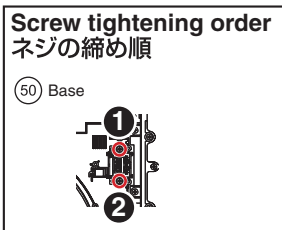

9.7 CONTROL PANEL SECTION (4/5)

Refer to "9.8 CONTROL PANEL SECTION (5/5)".

CONTROL PANEL SECTION (4/5) PARTS LIST

	<u>Mark No.</u>	<u>Description</u>	<u>Part No.</u>	<u>Mark No.</u>	<u>Description</u>	<u>Part No.</u>
A	1	RFX1 Assy	DWX3820	46	Lever	DAC3097
	2	RFX2 Assy	DWX3821	47	Lever Spring	DBH1702
	3	FFC	DDD1752	48	Brake	DEC3634
	4	Button/FX2	DAC2986	49	Lever CAP	DNK5344
	5	Button	DAC3154	50	Base	DNK6470
	6	Button	DAC3155	51	Lens	DNK6622
	7	Button	DAC3156	52	•••••	
	8	Button	DAC3166	53	•••••	
	9	Button	DAC3179	54	Screw	BPZ30P080FNI
	10	Button	DAC3180	55	Screw	BPZ30P100FTC
B	11	Button	DAC3167			
	12	Button	DAC3186			
	13	Button	DAC3187			
	14	Button	DAC3193			
	15	Button	DAC3223			
	16	Button	DAC3181			
	17	Button	DAC3182			
	18	Button	DAC3224			
	19	Button/BSY	DAC2810			
	20	Button/ON	DAC2991			
C	21	Button/DEL	DAC3000			
	22	Button/DER	DAC3001			
	23	Button	DAC3125			
	24	Button	DAC3128			
	25	Button	DAC3239			
	26	Button	DAC3194			
	27	Button	DAC3185			
	28	Button	DAC3184			
	29	Button	DAC3196			
	30	Button	DAC3204			
D	31	Button	DAC3168			
	32	Button	DAC3225			
	33	Button	DAC3240			
	34	Button	DAC3228			
	35	Button	DAC3226			
	36	Button	DAC3227			
	37	Button	DXB2174			
	38	Ring Rens (PLAY)	DNK5315			
	39	Lens/TMP	DNK6307			
	40	Lever	DAC2804			
E	41	Torsion Spring/LVR	DBH1790			
	42	Torsion Spring/PRS	DBH1791			
	43	Cushion	DEB1999			
	44	Holder/LVR	DNK6025			
	45	Lens	DNK6620			