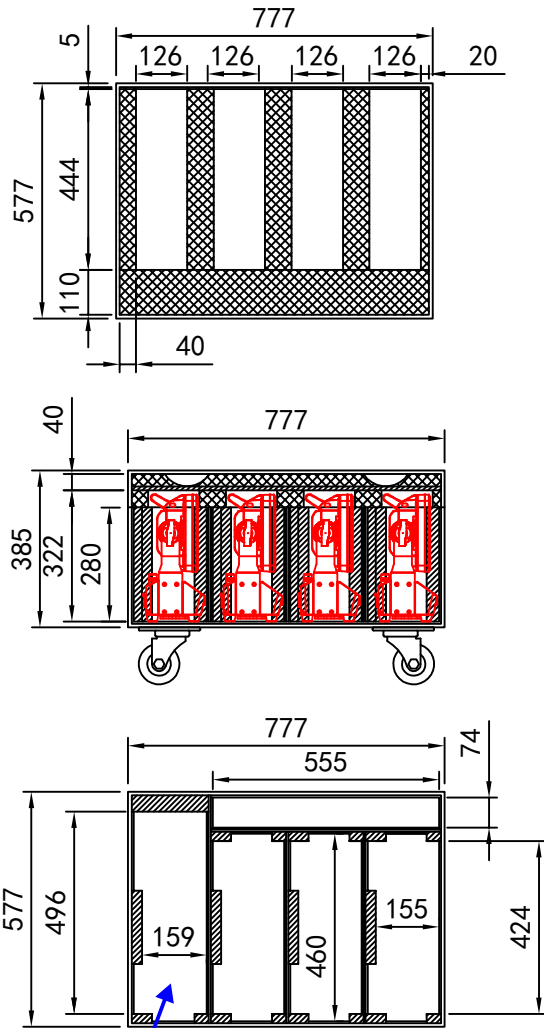

CASE FOR 4x BT-CHROMA800

External dimensions (incl ball corners): 80x60cm

Height: 53cm (incl. castors)

SPECIAL COMPARTMENT FOR: 1pc BT-CHROMA800 OR 3pcs barndoor