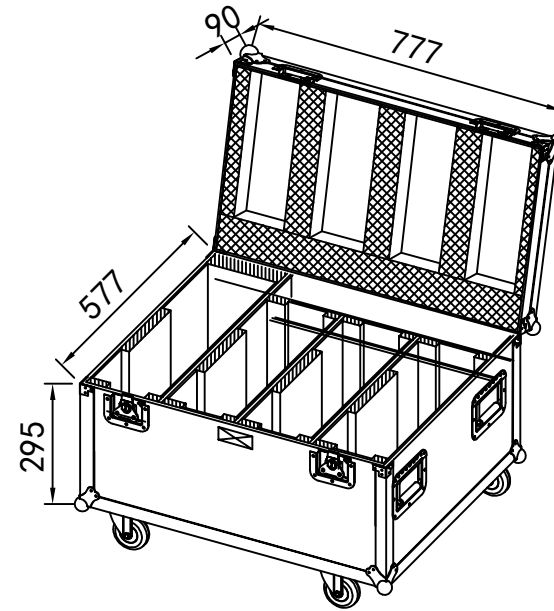

CASE FOR 4x BT-CHROMA800

External dimensions (incl ball corners): 80x60cm

Height: 53cm (incl. castors)

SPECIAL COMPARTMENT FOR: 1pc BT-CHROMA800 OR 3pcs barndoor