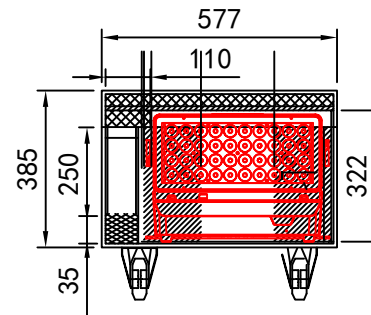

CASE FOR 4x BT-CHROMA800

External dimensions (incl ball corners): 80x60cm

Height: 53cm (incl. castors)

SPECIAL COMPARTMENT FOR: 1pc BT-CHROMA800 OR 3pcs barndoor