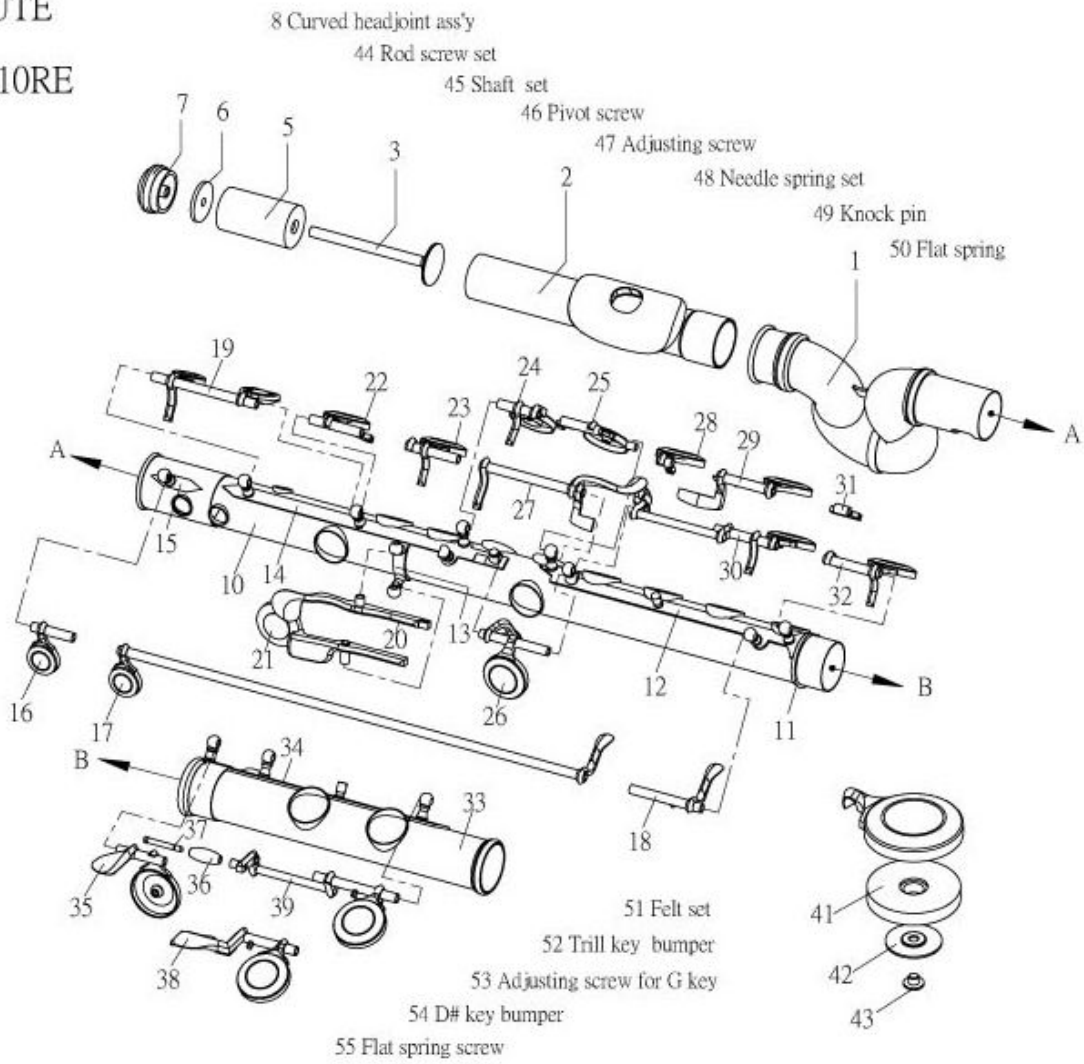

W47

## JFL-510RE

## Parts list

ref_no	parts	Part_desc
1	51-U0003S	Bow headjoint ass'y
2	51-N0020S	Straight headjoint ass'y
3	51-N001S	Flute head stopper screw
5	51-C101	Flute head stopper cork
6	51-N601	Flute head stopper nut
7	51-N404S	Flute head crown
10	51-D0120S	Bodyass'yw/outkeys
11	51-D409S	Body joint ring
12	51-W0017S	Key post ass'y
14	51-W0013S	Key post ass'y
15	51-W0052S	Key post ass'y
16	51-K0137S	D# trill key
17	51-K0138S	D trill key
18	51-K0152S	D# trill key lever
19	51-K0302S	C key
20	51-K0289S	Bb thumb lever
21	51-K0288S	B key
22	51-K0140S	Bb key
23	51-K0159S	A key
24	51-K0155S	Duplicate G# key
25	51-K0143S	G key
26	51-K0161S	G# key
28	51-K0145S	F# key
29	51-K0162S	F key
30	51-K0156S	E key
31	51-K4008S	Joint key
32	51-K0164S	D key
33	51-D0100S	C footjoint ass'y w/out key
34	51-W0055S	Key post ass'y
35	51-K0149S	D# key
36	51-A102S	Low C & Low B key roller
37	51-C215	Low C key roller screw
38	51-K0150S	Low C# key
39	51-K0151S	Low C key
41	51-P002	Pad set
42	51-A301	Pad metal washer for
43	51-C202	Pad screw
44	51-C008	Rod screw set
45	51-C014	Shaft set
46	51-C205	Pivot screw
47	5A-C2003	Adjusting screw
48	51-S004	Needle spring set for E/RE
49	51-A5002	Knock pin
50	51-S101	Flat spring
51	51-A0001	Felt set
52	51-C109	Trill key bumper
53	51-C201	Adjusting screw
54	51-C111	D# key bumper
55	51-C204	Flat spring screw
56	51-A0003	Metal Plug set
57	51-A9003	Metal plug remover