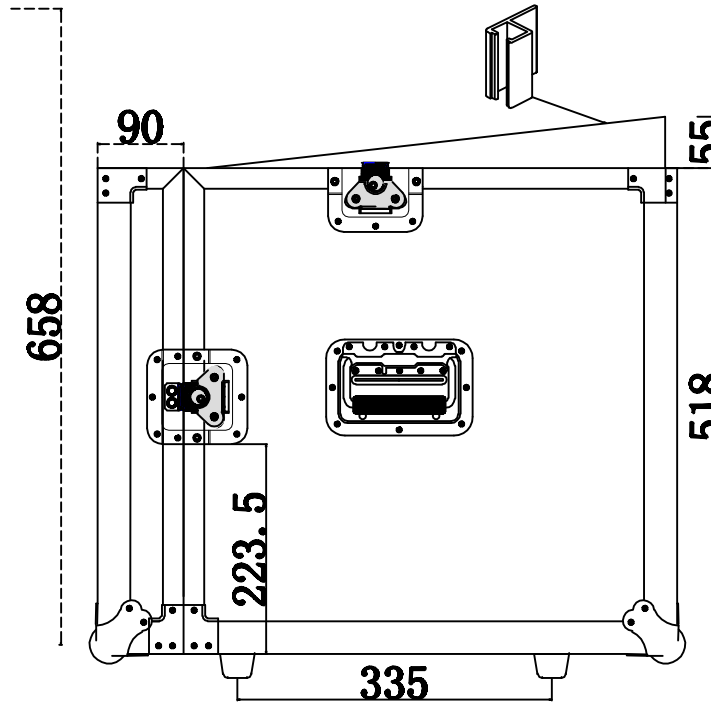

Top View

Front View

Side View

Version	Slant 11-8
Plwood	9 mm
Surface finish	Black fireproof
M Aluminum	—
corner groove	35mm
double corner groove	35mm
Ball corner	8
Flat corner	—
90° corner	3 x 12
butterfly Latch	5 PENN
Handle & Q.ty	2 PENN
Foam	—
PLC caster	4x28MM
Hinge	2
Bar code 50X100mm:	yes
Dimensions	542X620X140MM
Shipping Dim	64. 5X56. 5X66CM