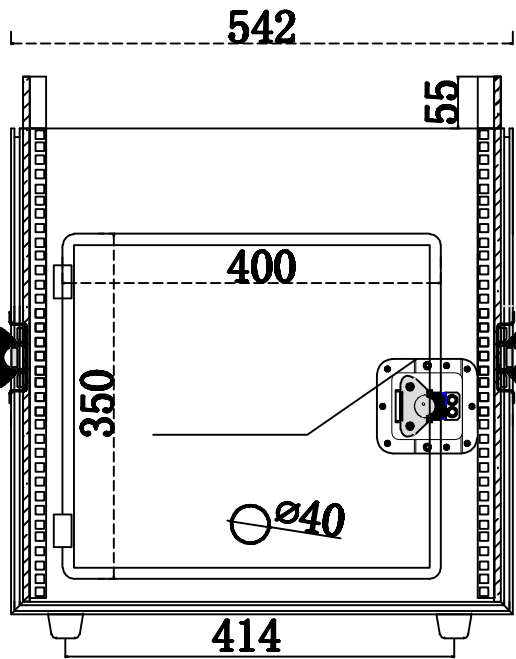

Top View

Front View

Side View

Version	Slant 11-8
Plwood	9 mm
Surface finish	Black fireproof
M Aluminum	—
corner groove	35mm
double corner groove	35mm
Ball corner	8
Flat corner	—
90° corner	3 x 12
butterfly Latch	5 PENN
Handle & Q.ty	2 PENN
Foam	—
PLC caster	4x28MM
Hinge	2
Bar code 50X100mm:	yes
Dimensions	542X620X140MM
Shipping Dim	64. 5X56. 5X66CM