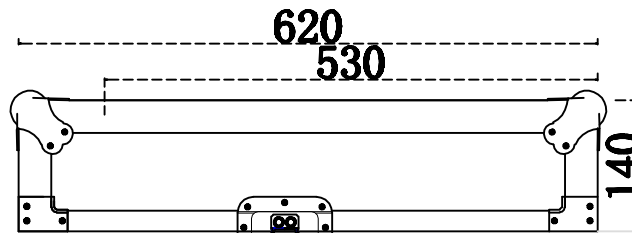

Top View

Front View

Side View

Version	Slant 11-8
Plwood	9 mm
Surface finish	Black fireproof
M Aluminum	—
corner groove	35mm
double corner groove	35mm
Ball corner	8
Flat corner	—
90° corner	3 x 12
butterfly Latch	5 PENN
Handle & Q.ty	2 PENN
Foam	—
PLC caster	4x28MM
Hinge	2
Bar code 50X100mm:	yes
Dimensions	542X620X140MM
Shipping Dim	64. 5X56. 5X66CM